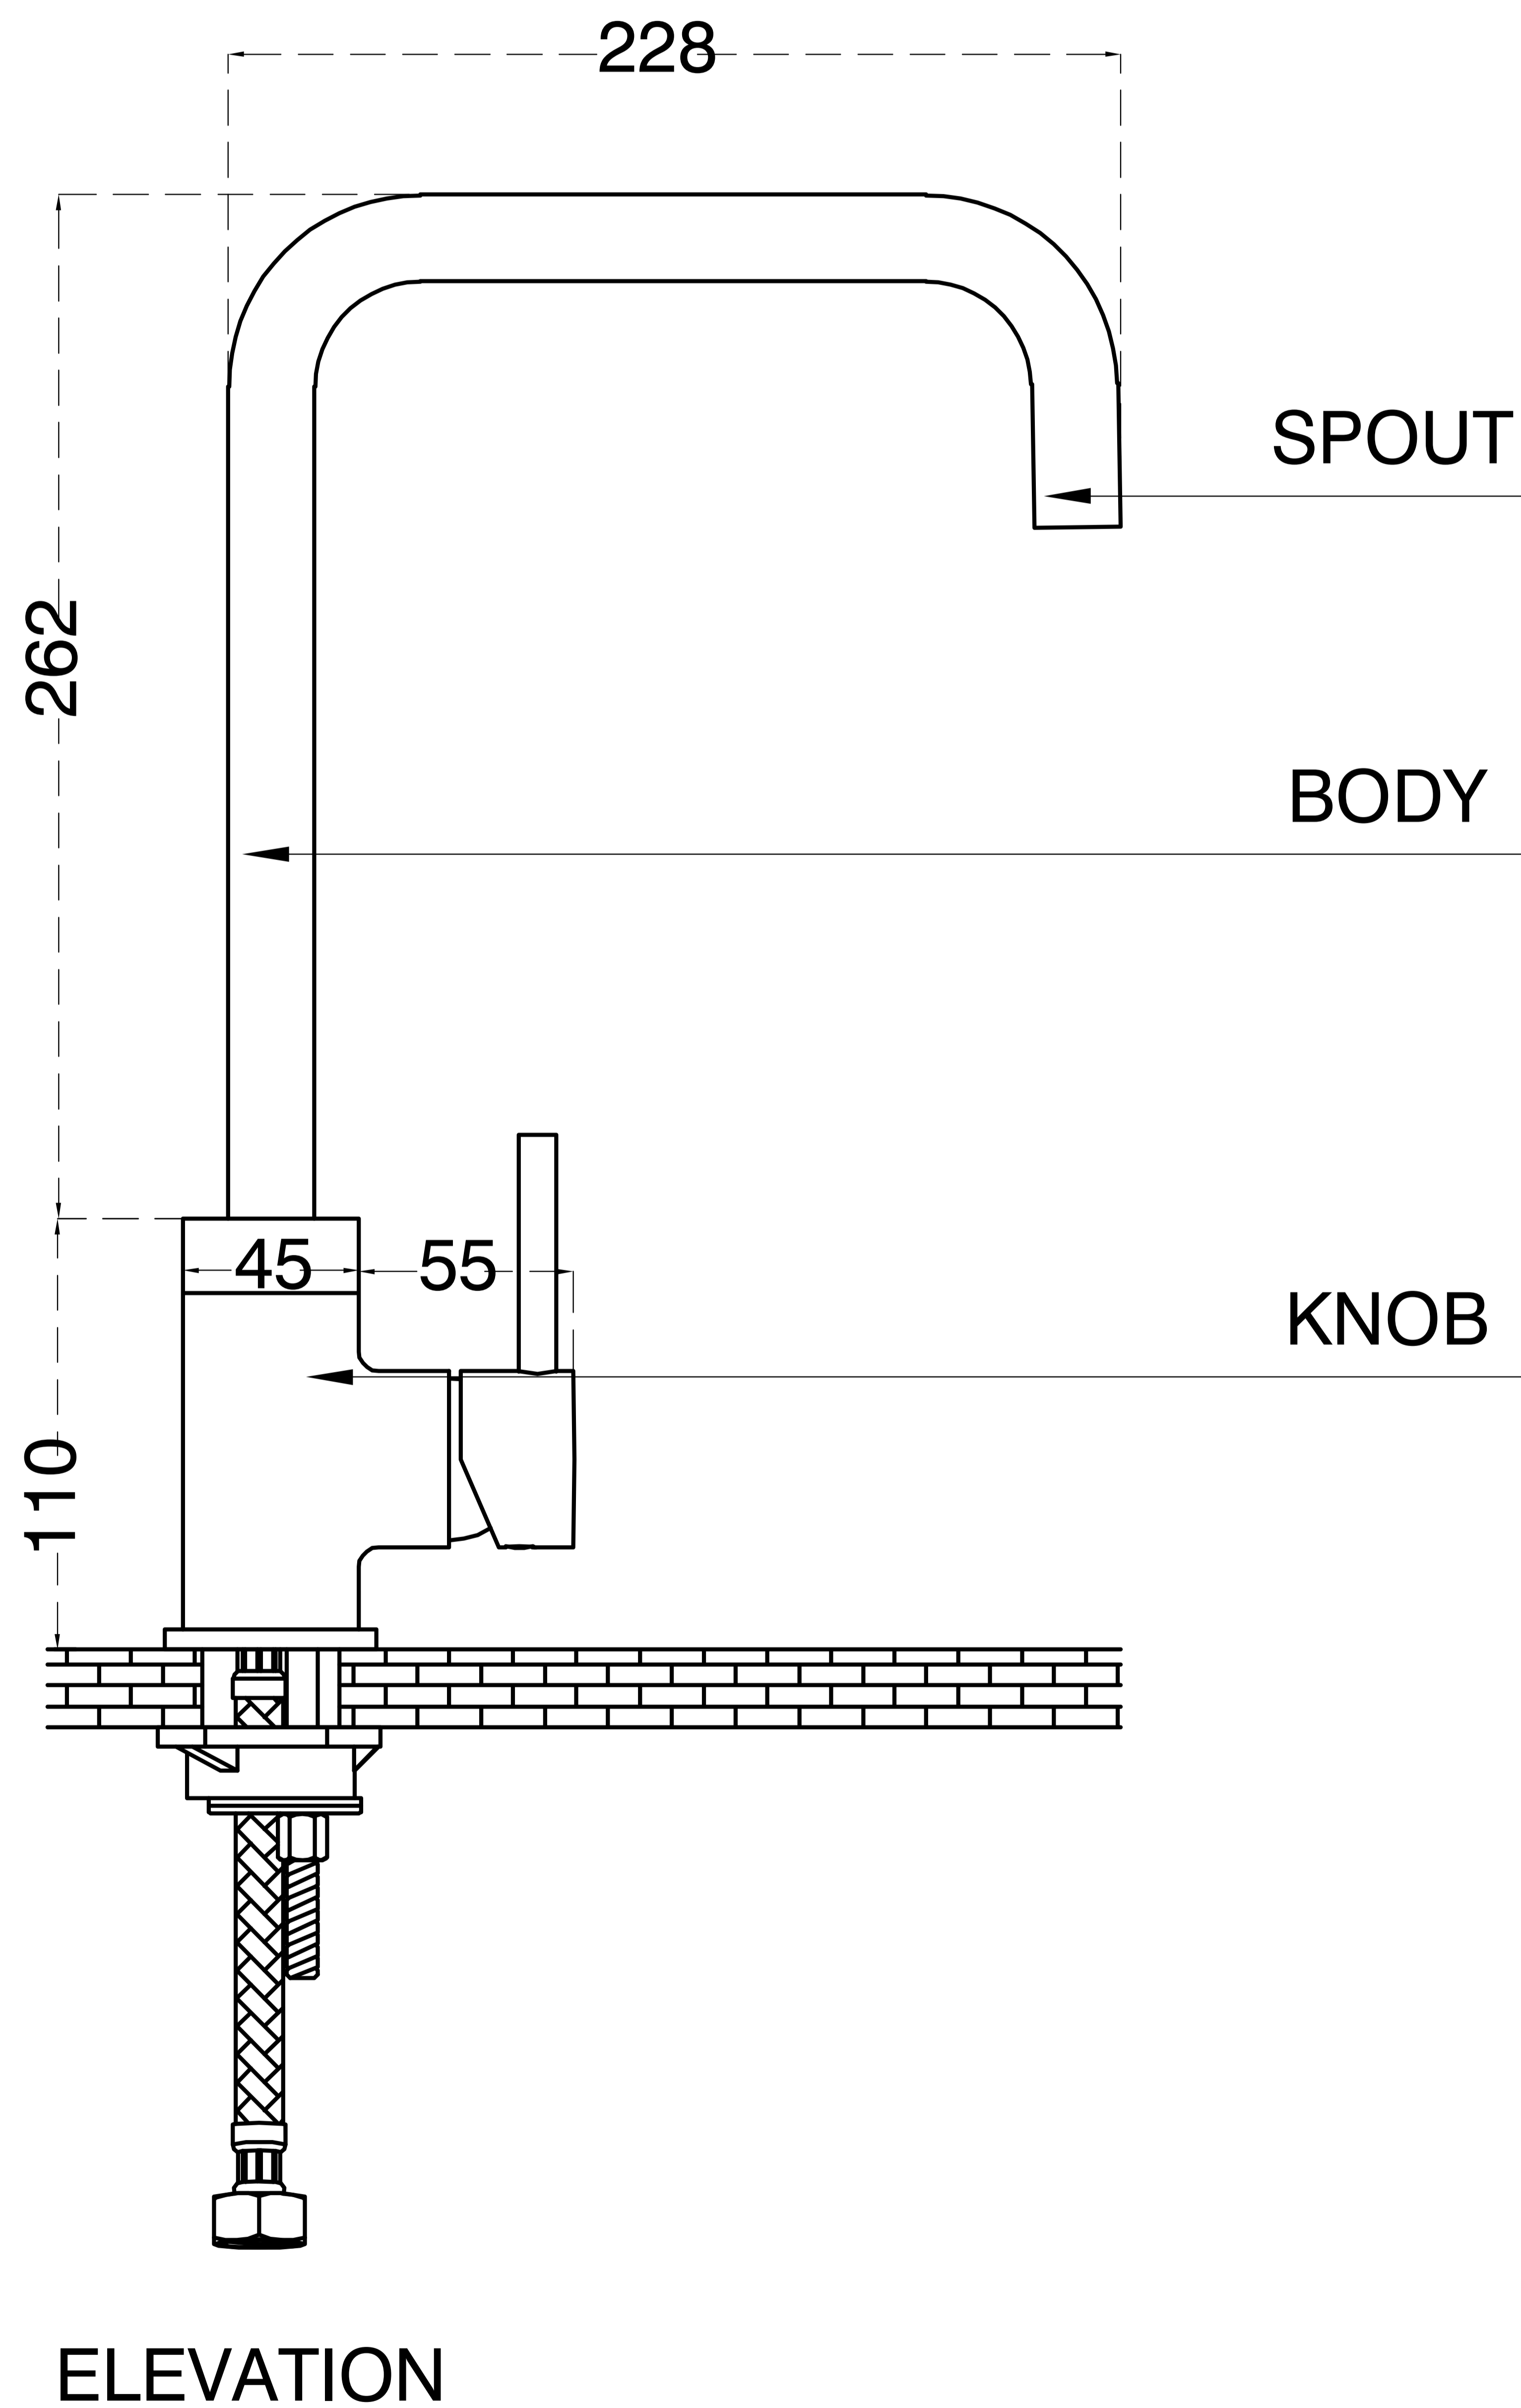

Brass Sink Mixer (Table-Mounted)

Product Code : 2039

Technical Drawing

All dimension are in **mm**